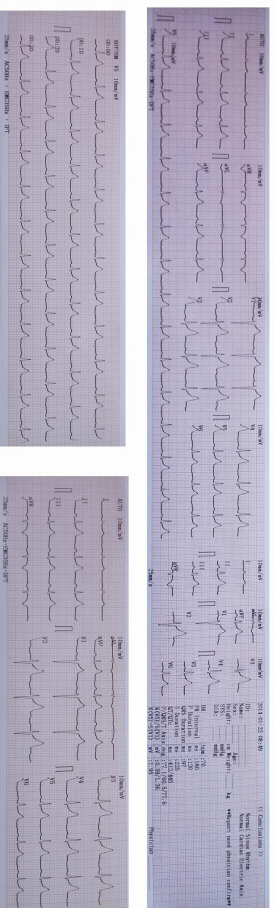

ECG 300GT

Digital Three Channel ECG

Connected with PC In many ways

Provide USB interfaces to have the real-time transmission, with the of computer and going for the data remote diagnosis and analysis management and print through the PC

Output illustrations of Diagnostic report

Touch Color LCD Screen

Accessories

Features

- 4.3" color TFT touch screen displays ECG waveform and work status clearly, achieves the function of observing firstly, then printing, which saves the recording paper.
- Sync collection for 12-lead ECG, digital signal processor, to get high-quality ECG waveforms via AC filter, baseline filter and EMG filter of ECG signal.
- Display 3/6/12-lead ECG, print mode, sensitivity, paper speed, filter states in a screen, convenient for contrastively diagnosing.
- Print modes and formats are optional, such as manual, auto 4×3, auto 3×4+1, auto 3×4, auto 3-2+1, auto 3-2, auto 2×6+1, auto 2×6, auto 1×12-1, auto 1×12, rhythm 4, rhythm 3, rhythm 2, etc; time for print waveform can be adjusted, and timing print function meets different application requirements.
- With the functions of auto-analysis and auto-diagnosis for routine ECG parameters, provide measurement results and auto-diagnosis conclusion for HR, P-R interval, P Duration, QRS Duration, Q-T interval, Q-Tc, P Axis, QRS Axis, T Axis, RV5, SV1), RV5+SV1), etc, which reduces the doctor's burden.
- A/C/D/C, in optional DC state, built-in rechargeable lithium battery can continuously work for 10-hour, continuously print more than 3-hour and up to 260-ECG, which meets the requirements of examination, visiting a patient at home.
- Built-in memorizer can store up to 1000 cases, which is convenient for doctor to review case and statistic.
- Optional operation interface with different languages: Chinese, English, Spanish, Turkish, Polish, Italian, French, German, Portuguese, Russian, which meets different requirements.