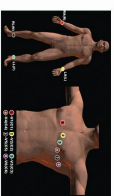

ECG 300GT

Digital Three Channel ECG

Connected with PC In many ways

Provide USB interfaces to have the real-time transmission, with the of computer and going for the data remote diagnosis and analysis management and print through the PC

Output illustrations of Diagnostic report

Touch Color LCD Screen

Accessories

Features

- 4.3" color TFT touch screen displays ECG waveform and work status clearly, achieves the function of observing firstly, then printing, which saves the recording paper.
- Sync collection for 12-lead ECG, digital signal processor, to get high-quality ECG waveforms via AC filter, baseline filter and EMG filter of ECG signal.
- Display 3/6/12-lead ECG, print mode, sensitivity, paper speed, filter states in a screen, convenient for contrastively diagnosing.
- Print modes and formats are optional, such as manual, auto 4×3, auto 3×4+1, auto 3×4, auto 3-2+1, auto 3-2, auto 2×6+1, auto 2×6, auto 1×12-1, auto 1×12, rhythm 4, rhythm 3, rhythm 2, etc; time for print waveform can be adjusted, and timing print function meets different application requirements.
- With the functions of auto-analysis and auto-diagnosis for routine ECG parameters, provide measurement results and auto-diagnosis conclusion for HR, P-R interval, P Duration, QRS Duration, Q-T interval, Q-Tc, P Axis, QRS Axis, T Axis, RV5, SV1), RV5+SV1), etc, which reduces the doctor's burden.
- A/C/D/C, in optional DC state, built-in rechargeable lithium battery can continuously work for 10-hour, continuously print more than 3-hour and up to 260-ECG, which meets the requirements of examination, visiting a patient at home.
- Built-in memorizer can store up to 1000 cases, which is convenient for doctor to review case and statistic.
- Optional operation interface with different languages: Chinese, English, Spanish, Turkish, Polish, Italian, French, German, Portuguese, Russian, which meets different requirements.